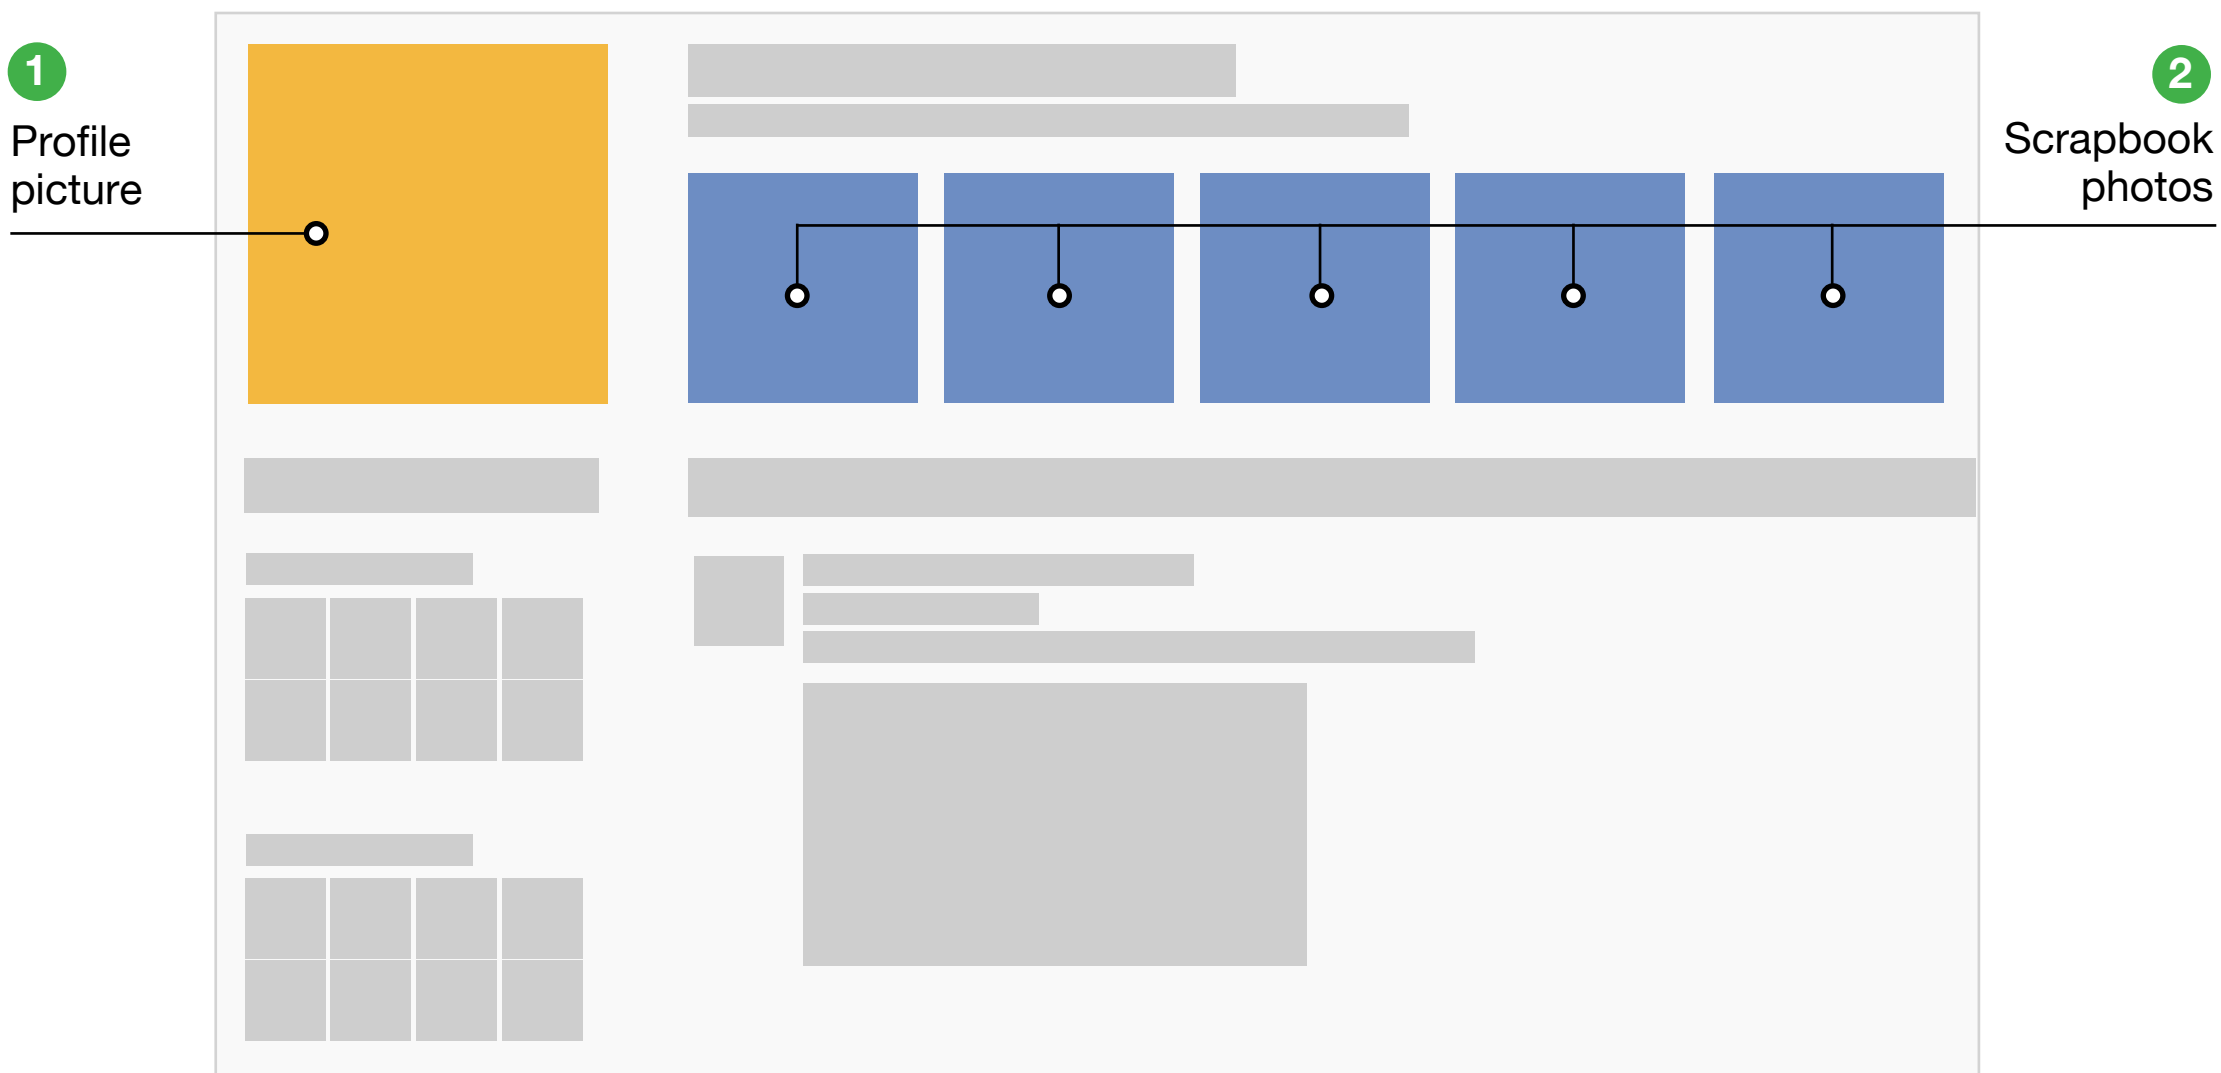

Customizable areas of a page

1 Profile picture

Minimum upload width: 200x200px
Recommended file formats: jpg, png
The profile picture will be used in smaller versions.
To make sure the selected picture works, resize it to 48x48px

2 Scrapbook photos

Scrapbook photos will be displayed in 125x125px
Recommended upload width: 150x150px
Recommended file formats: jpg, png
Space between scrapbook photos: 15px
To make sure the selected photos work, resize them to 125x125px