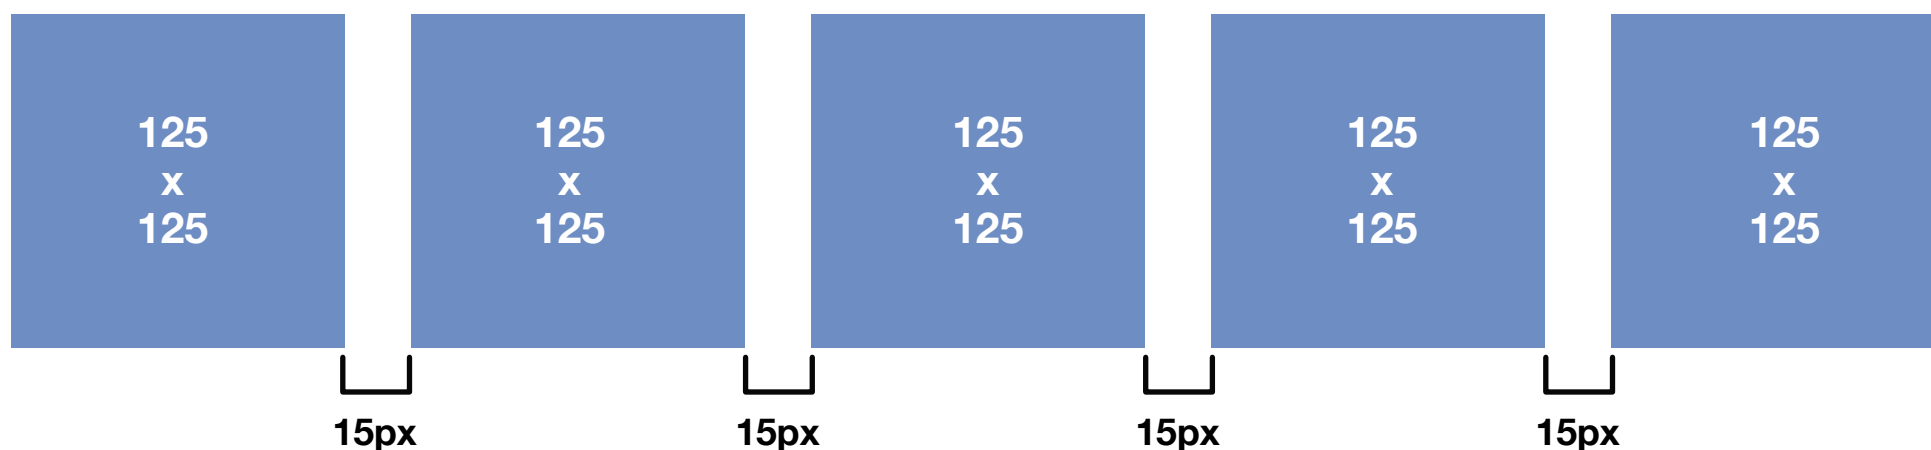

Customizable areas of a page

1 Profile picture

Minimum upload width: 200x200px
Recommended file formats: jpg, png
The profile picture will be used in smaller versions.
To make sure the selected picture works, resize it to 48x48px

2 Scrapbook photos

Scrapbook photos will be displayed in 125x125px
Recommended upload width: 150x150px
Recommended file formats: jpg, png
Space between scrapbook photos: 15px
To make sure the selected photos work, resize them to 125x125px